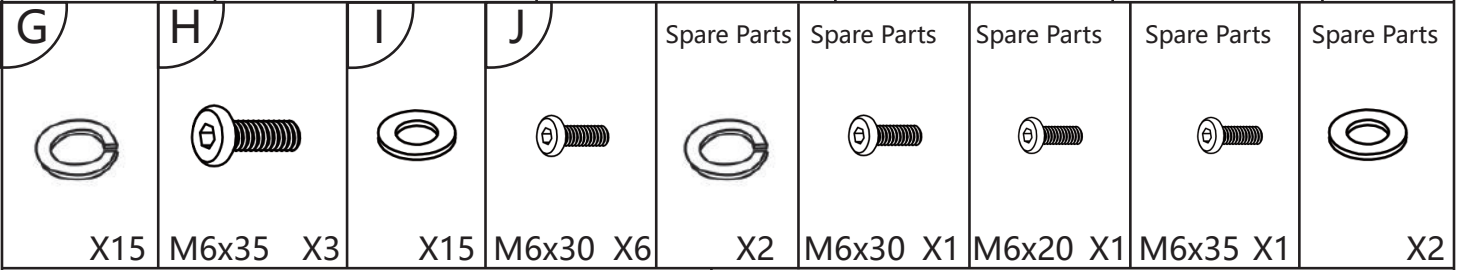

Armchair Naomi

ASSEMBLY INSTRUCTION

Step1: Assemble the metal legs according to the diagram.

Step2: Install the bottom bracket as shown in the diagram

Step 3: Install the seat panel according to the diagram.