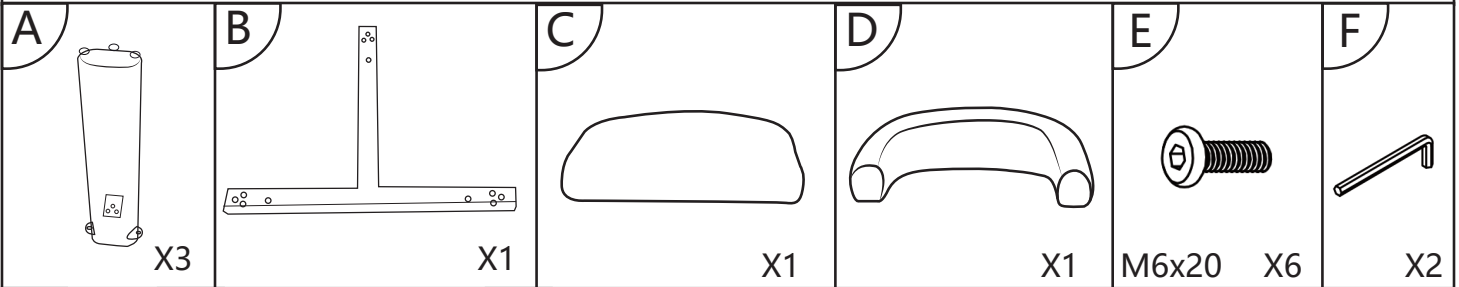

Armchair Naomi

ASSEMBLY INSTRUCTION

Step1: Assemble the metal legs according to the diagram.

Step2: Install the bottom bracket as shown in the diagram

Step 3: Install the seat panel according to the diagram.