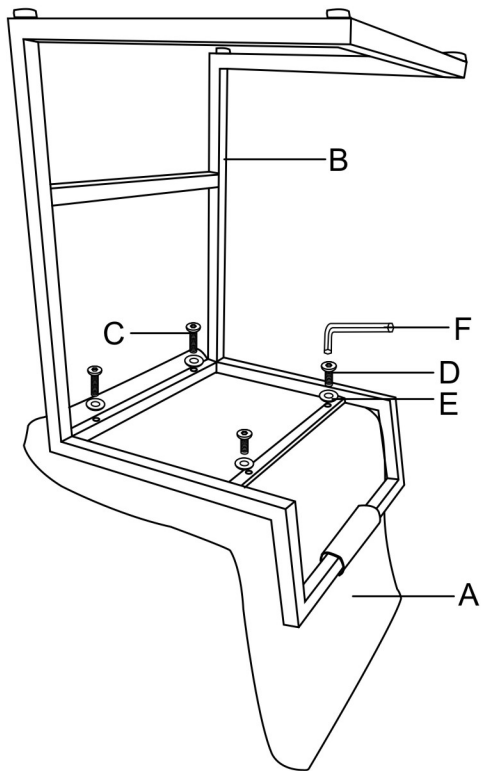

Barstool Lio

ASSEMBLY INSTRUCTION

A  x1	B  x1	C  M6x40 x2	D  M6x25 x2	E  x4	F  #5 x1	Spare Parts  M6x40	Spare Parts  M6x25 x1
Spare Parts  x1	Spare Parts  x1						

STEP 1

STEP 2