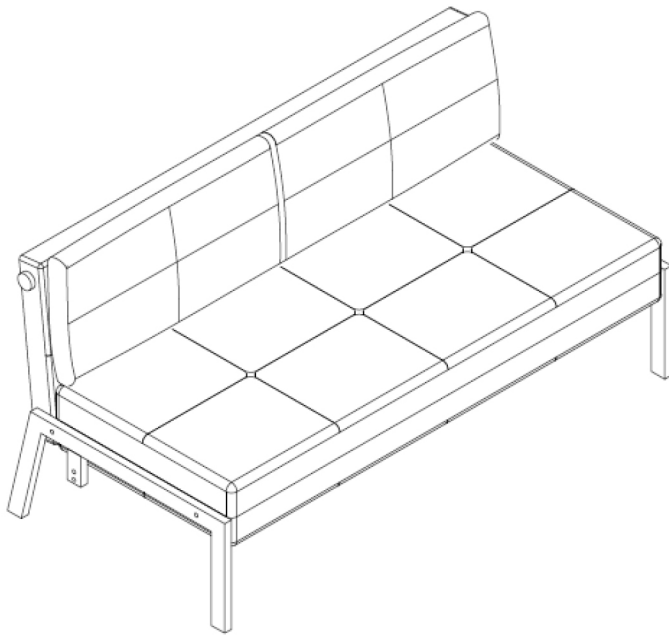

SLEEPING BENCH MIKKO

20 min

x2

A x 4

M10*50

B x 4

M10*28*1.5

C x 4